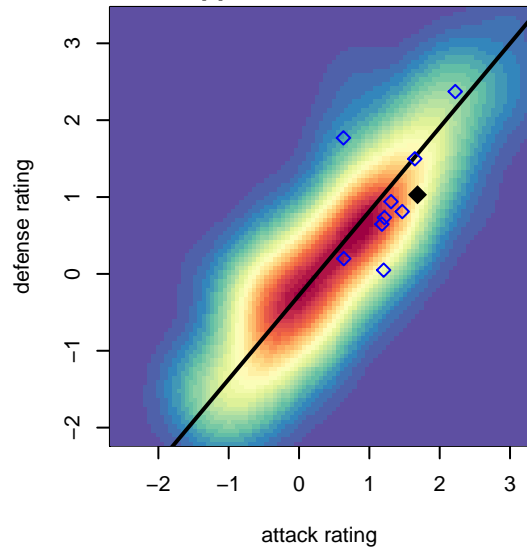

**attack and defense rating
relative to others at age
and all opponents in last 13 months**