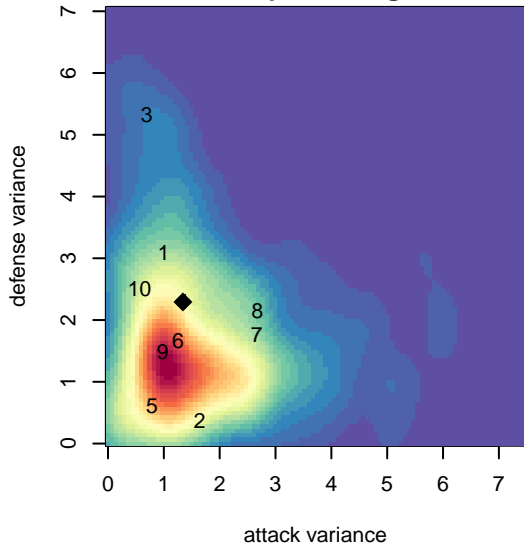

Canyon Optimist Inferno G05

, ID
 G05 total strength=1192
 attack=5.39 defense=2.8
 fall league = Idaho D3 Div 2 U13

alt names used:
 INFERNO
 INFERNO (ID)
 INFERNO 05 GIRLS

Venues played:
 2017 Idaho D3 Division 2 U13
 2017 GEM State Challenge U13G East U13
 2017 FC Nova Fall Showcase U13

Canyon Optimist Inferno G05
 Dots are actual minus expected GF (blue circles) and GA (red triangles).
 Blue line is smoothed change in attack strength. Red is smoothed change in defense strength.

**attack and defense variance (black dot)
relative to other teams
and top 10 in region**